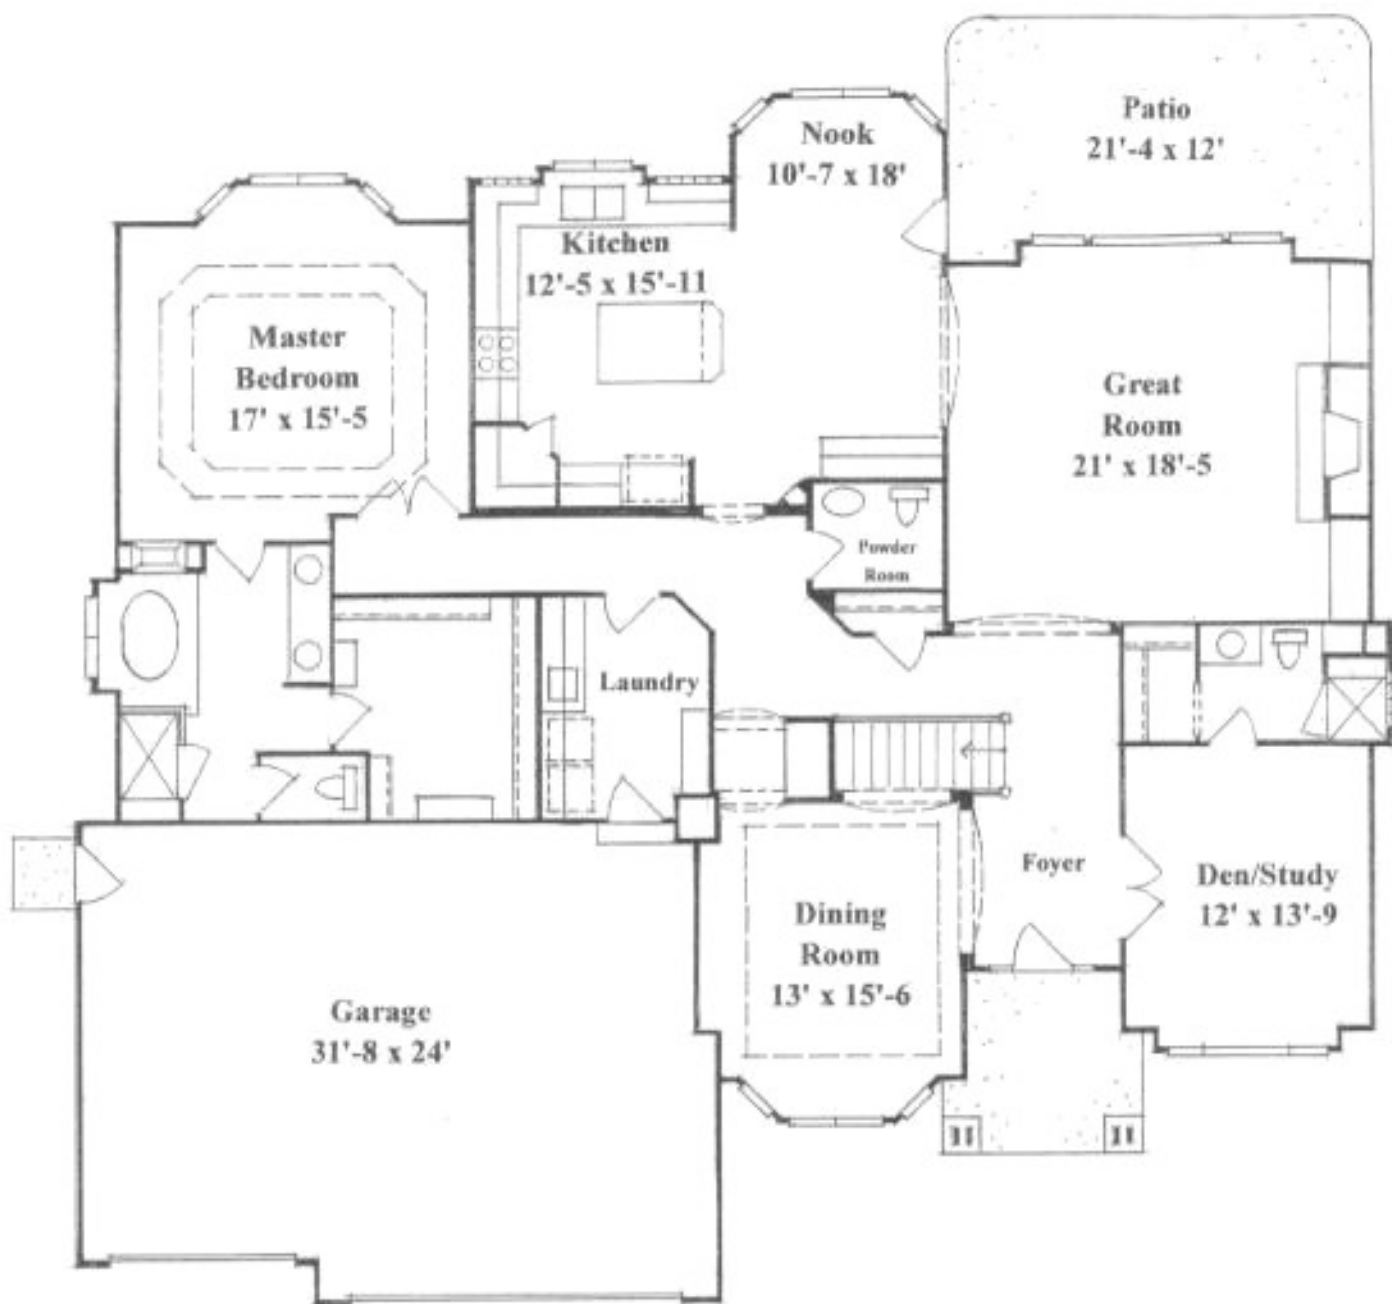

THE TORINO

BY ABBCO BUILDERS

Main Level: 2331 sq. ft.
Total: 4567 sq. ft.
Basement: 2236 sq. ft.